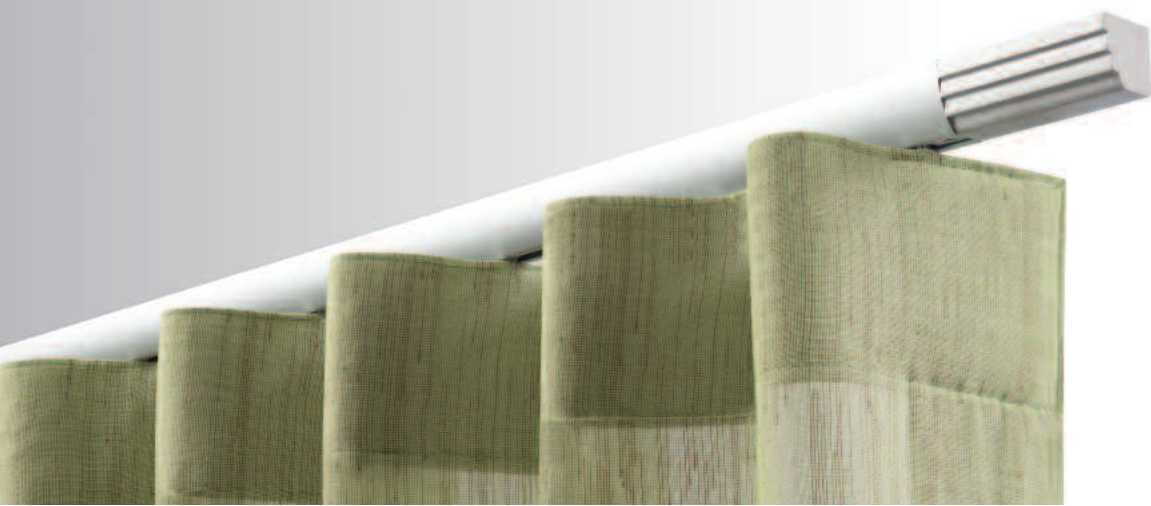

OSCE

FUTURA